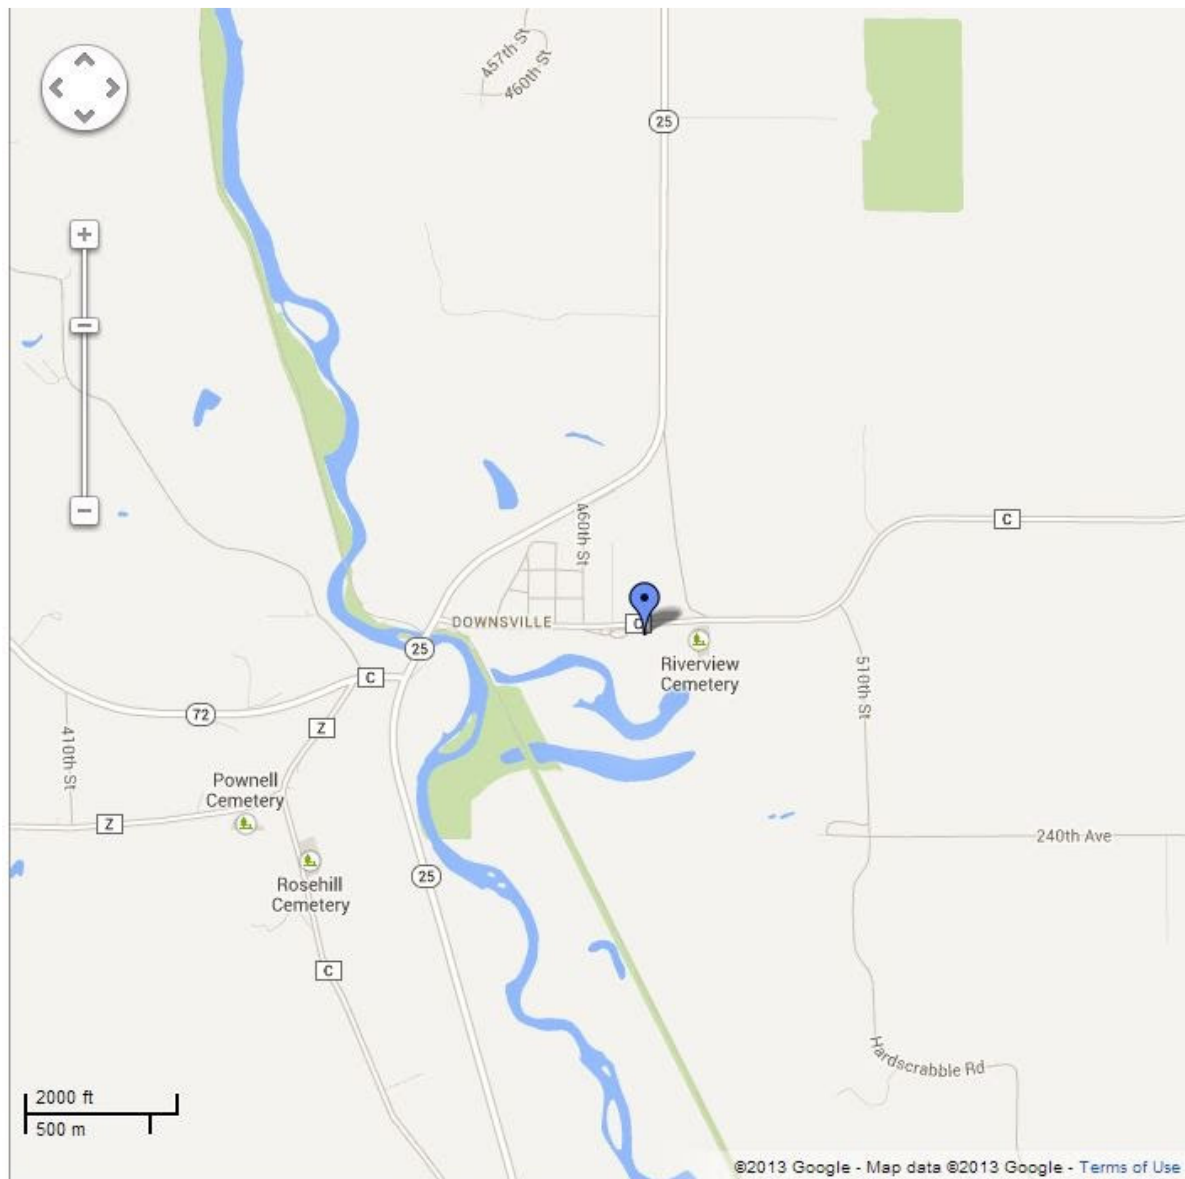

Directions from Minneapolis/St. Paul metro area:

I-94 east to the first Menomonie Exit (Hwy 25)

Hwy 25 south (right) approximately 8 miles south to Downsville

County Road C east (left)

We are located in the last building on the right before you leave town next to the old Creamery building.

MN Hwy 61 north (left) to Waubasha, MN

MN Hwy 60 east (right) follow Hwy 60 across the Mississippi

MN Hwy 60 becomes WI-25

Stay on WI Hwy 25 north to Downsville, WI

County Road C east (right)

We are located in the last building on the right before you leave town next to the old Creamery building

(Our building has cedar siding)

Directions from LaCrosse, WI:

I-90 across to Minnesota at first exit take

MN Hwy 61 north (right) to Waubasha, MN

MN Hwy 60 east (right) follow Hwy 60 across the Mississippi

MN Hwy 60 becomes WI-25

Stay on WI Hwy 25 north to Downsville, WI

County Road C east (east)

We are located in the last building on the right before you leave town next to the old Creamery building
(Our building has cedar siding)